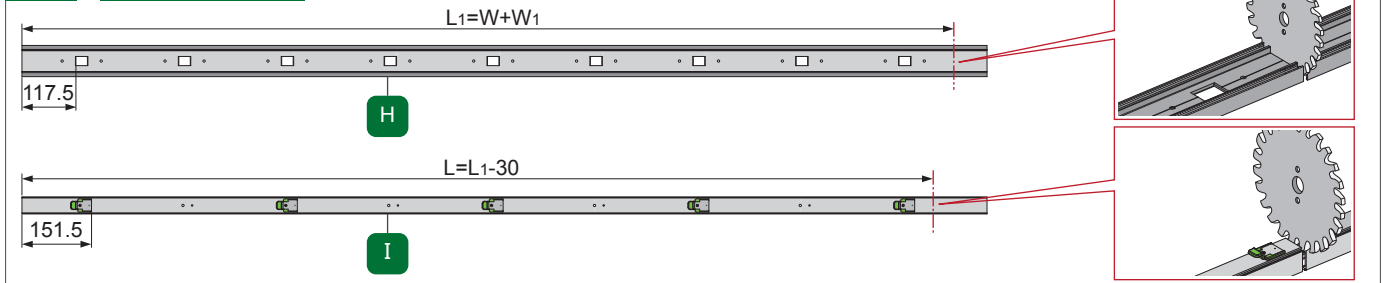

Spaceship 11-D -Pocket Wood Door Mounting Instruction

1 Track Cutting

2 Fixed plate for pocket door installation

3 Up roller and stopper installation

4 Up track and bottom guide installation

5 Door panel slotting size Install the panel and accessories