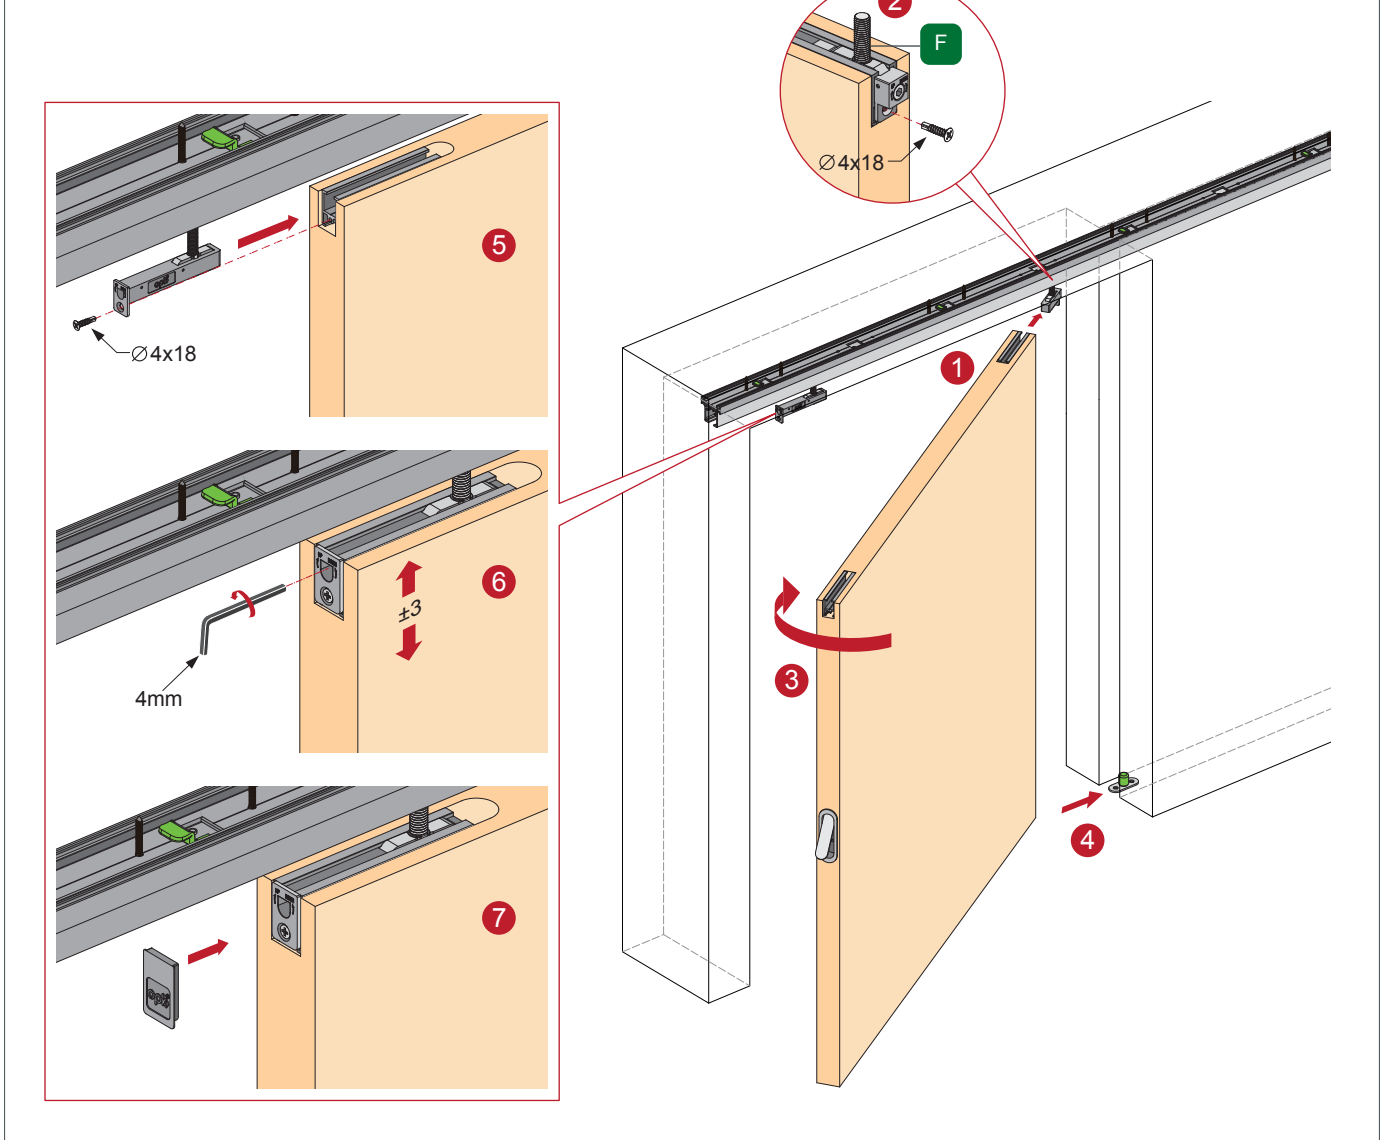

Spaceship 11-D -Pocket Wood Door Mounting Instruction

1 Track Cutting

2 Fixed plate for pocket door installation

3 Up roller and stopper installation

4 Up track and bottom guide installation

5 Door panel slotting size Install the panel and accessories

6 Door panel installation

7 Position the stopper