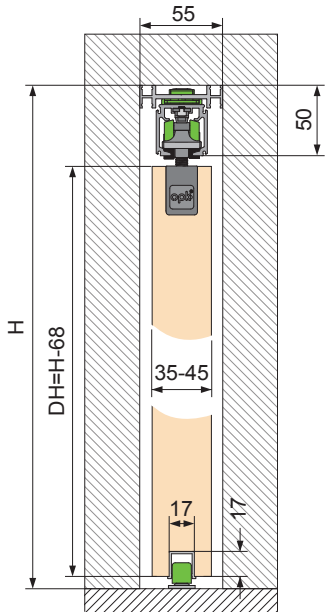

Spaceship 11-D -Pocket Wood Door Mounting Instruction

1 Track Cutting

2 Fixed plate for pocket door installation

3 Up roller and stopper installation

4 Up track and bottom guide installation

5 Door panel slotting size Install the panel and accessories

6 Door panel installation

7 Position the stopper