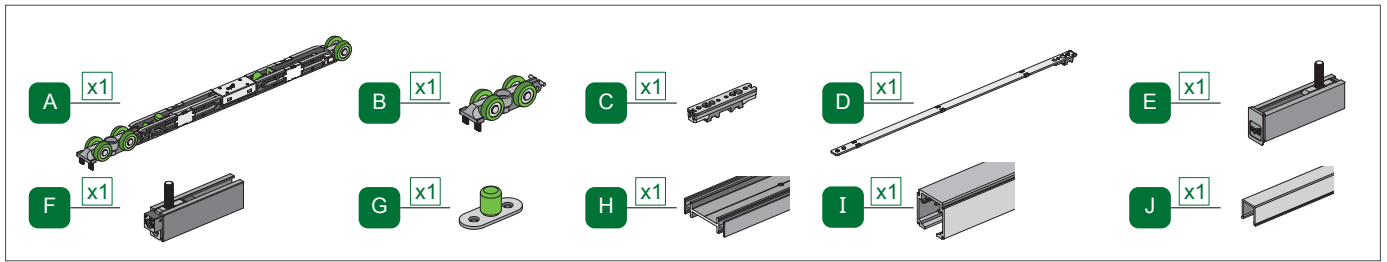

Spaceship 11-D -Pocket Wood Door Mounting Instruction

1 Track Cutting

2 Fixed plate for pocket door installation

3 Up roller and stopper installation

4 Up track and bottom guide installation

5 Door panel slotting size Install the panel and accessories