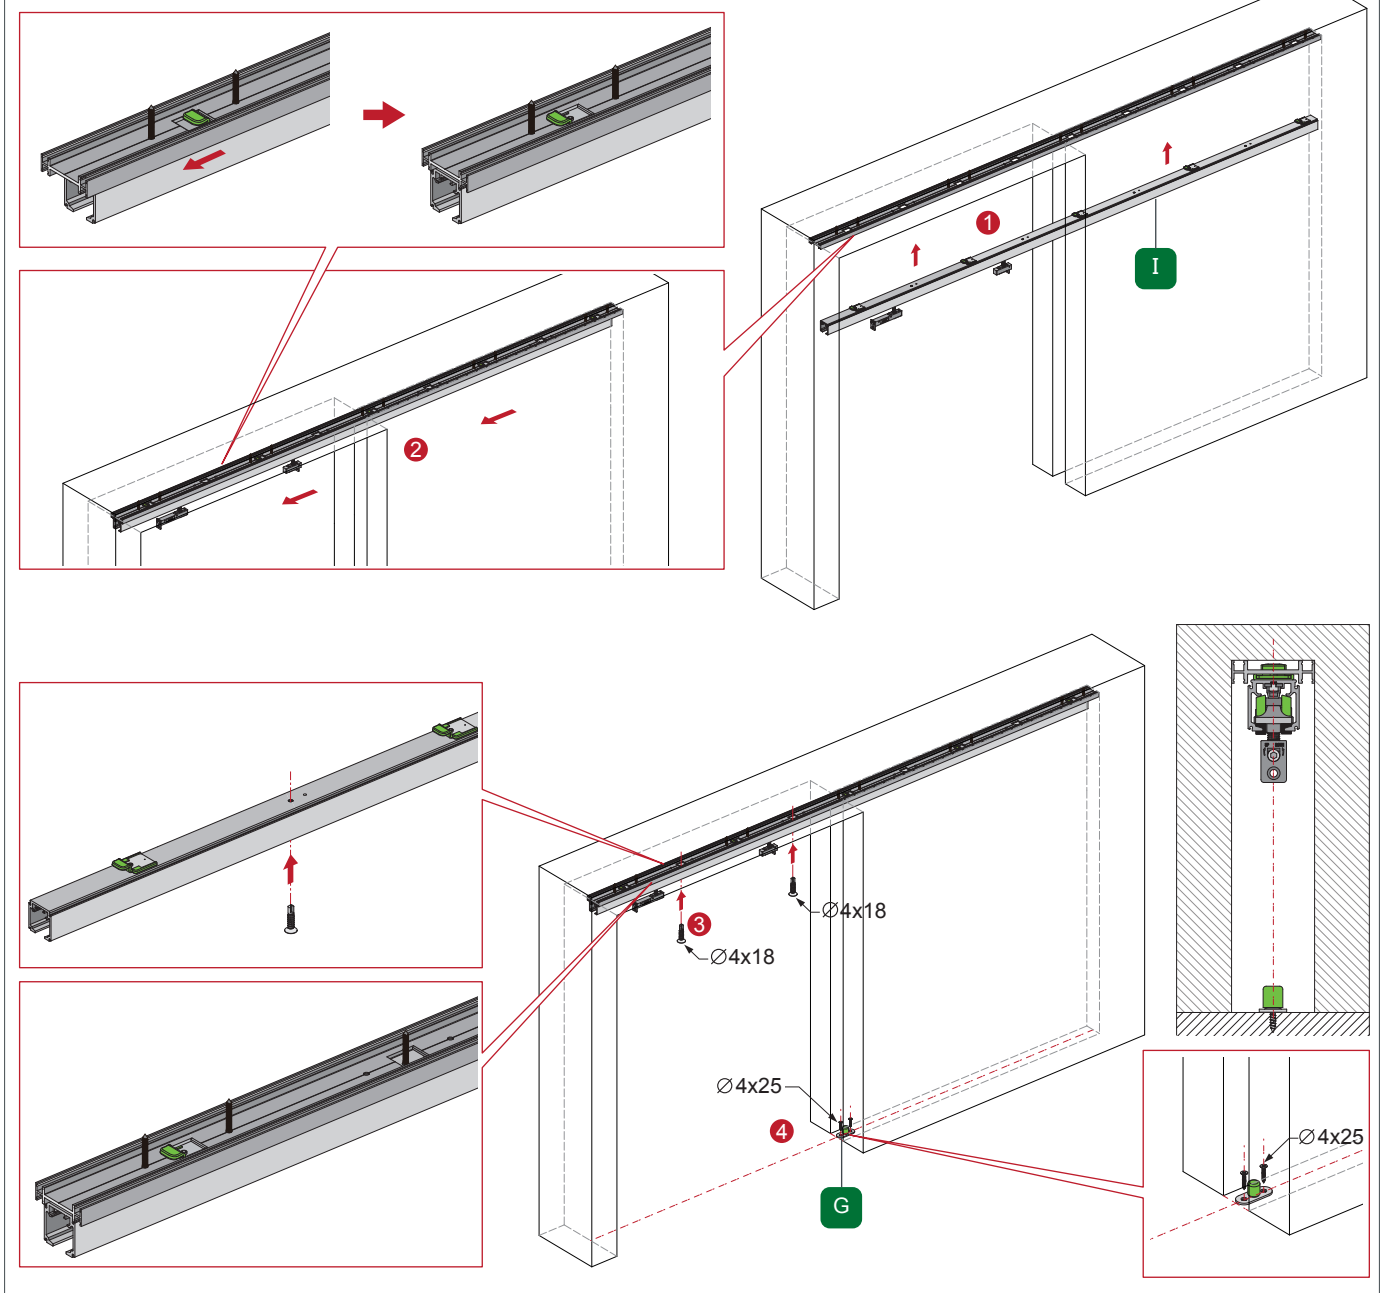

Spaceship 11-D -Pocket Wood Door Mounting Instruction

1 Track Cutting

2 Fixed plate for pocket door installation

3 Up roller and stopper installation

4 Up track and bottom guide installation

5 Door panel slotting size Install the panel and accessories

6 Door panel installation

7 Position the stopper