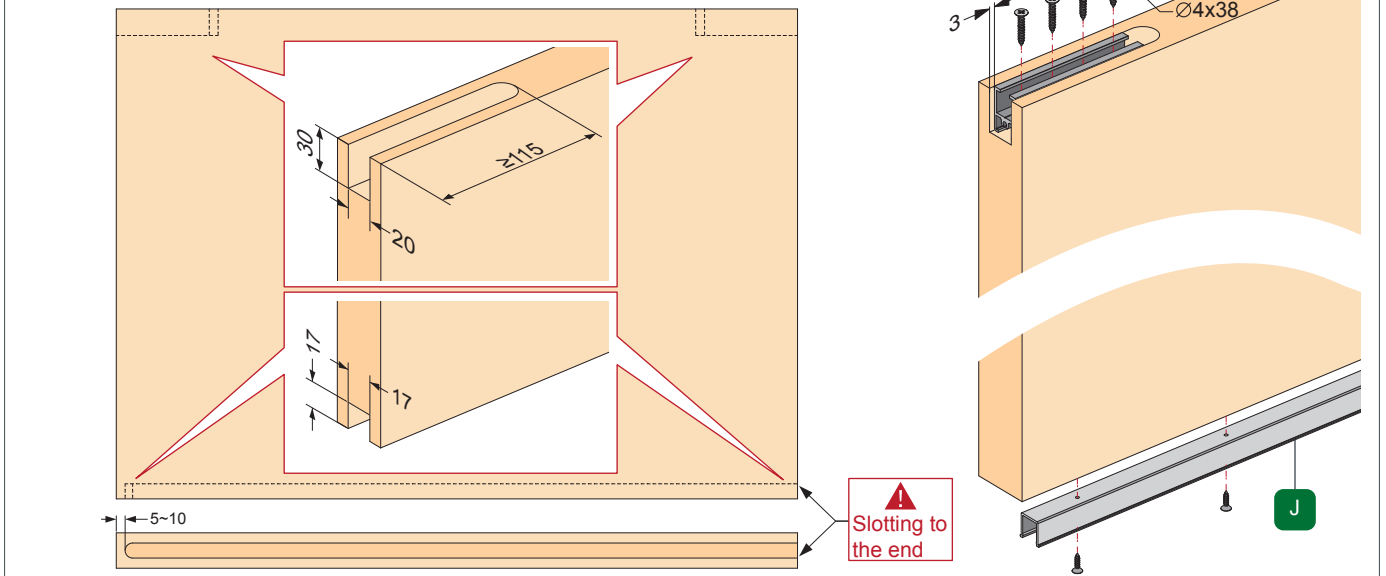

Spaceship 11-D -Pocket Wood Door Mounting Instruction

1 Track Cutting

2 Fixed plate for pocket door installation

3 Up roller and stopper installation

4 Up track and bottom guide installation

5 Door panel slotting size Install the panel and accessories