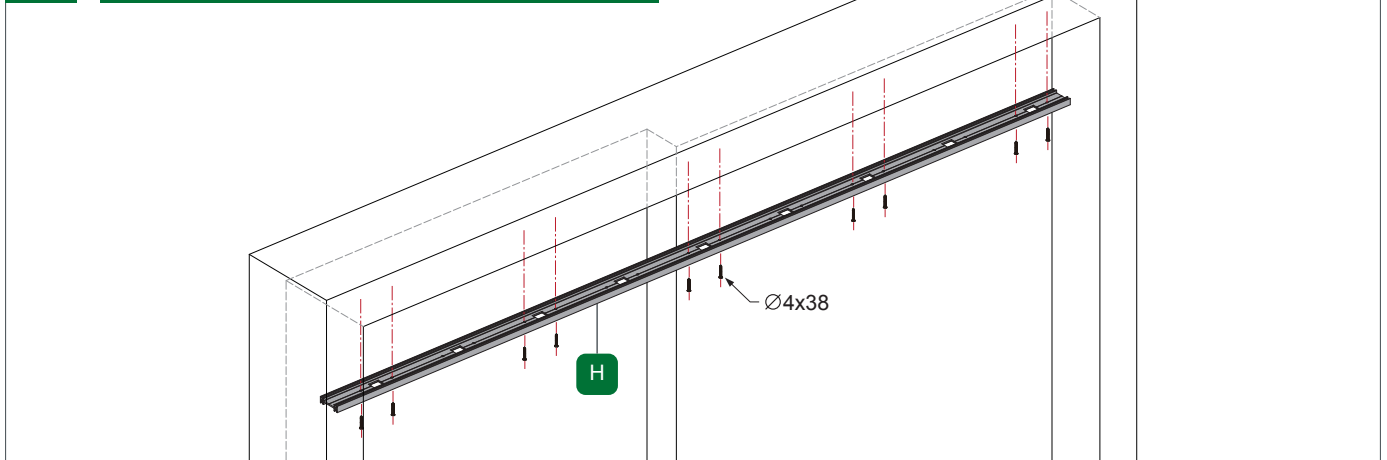

Spaceship 11-D -Pocket Wood Door Mounting Instruction

1 Track Cutting

2 Fixed plate for pocket door installation

3 Up roller and stopper installation

4 Up track and bottom guide installation

5 Door panel slotting size Install the panel and accessories