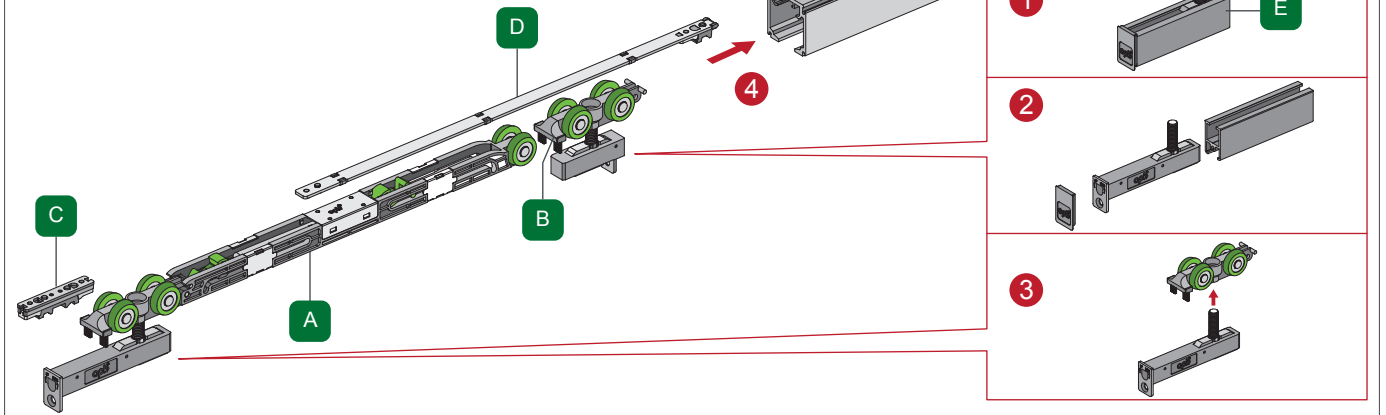

Spaceship 11-D -Pocket Wood Door Mounting Instruction

1 Track Cutting

2 Fixed plate for pocket door installation

3 Up roller and stopper installation

4 Up track and bottom guide installation

5 Door panel slotting size Install the panel and accessories

6 Door panel installation

7 Position the stopper