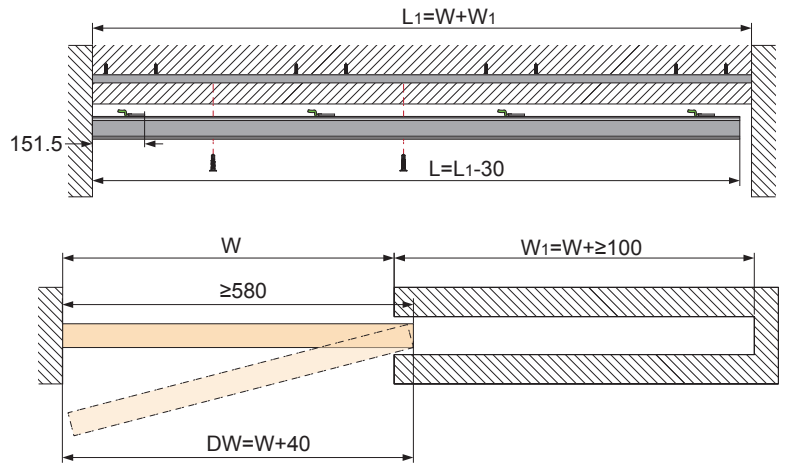

Spaceship 11-D -Pocket Wood Door Mounting Instruction

1 Track Cutting

2 Fixed plate for pocket door installation

3 Up roller and stopper installation

4 Up track and bottom guide installation

5 Door panel slotting size Install the panel and accessories